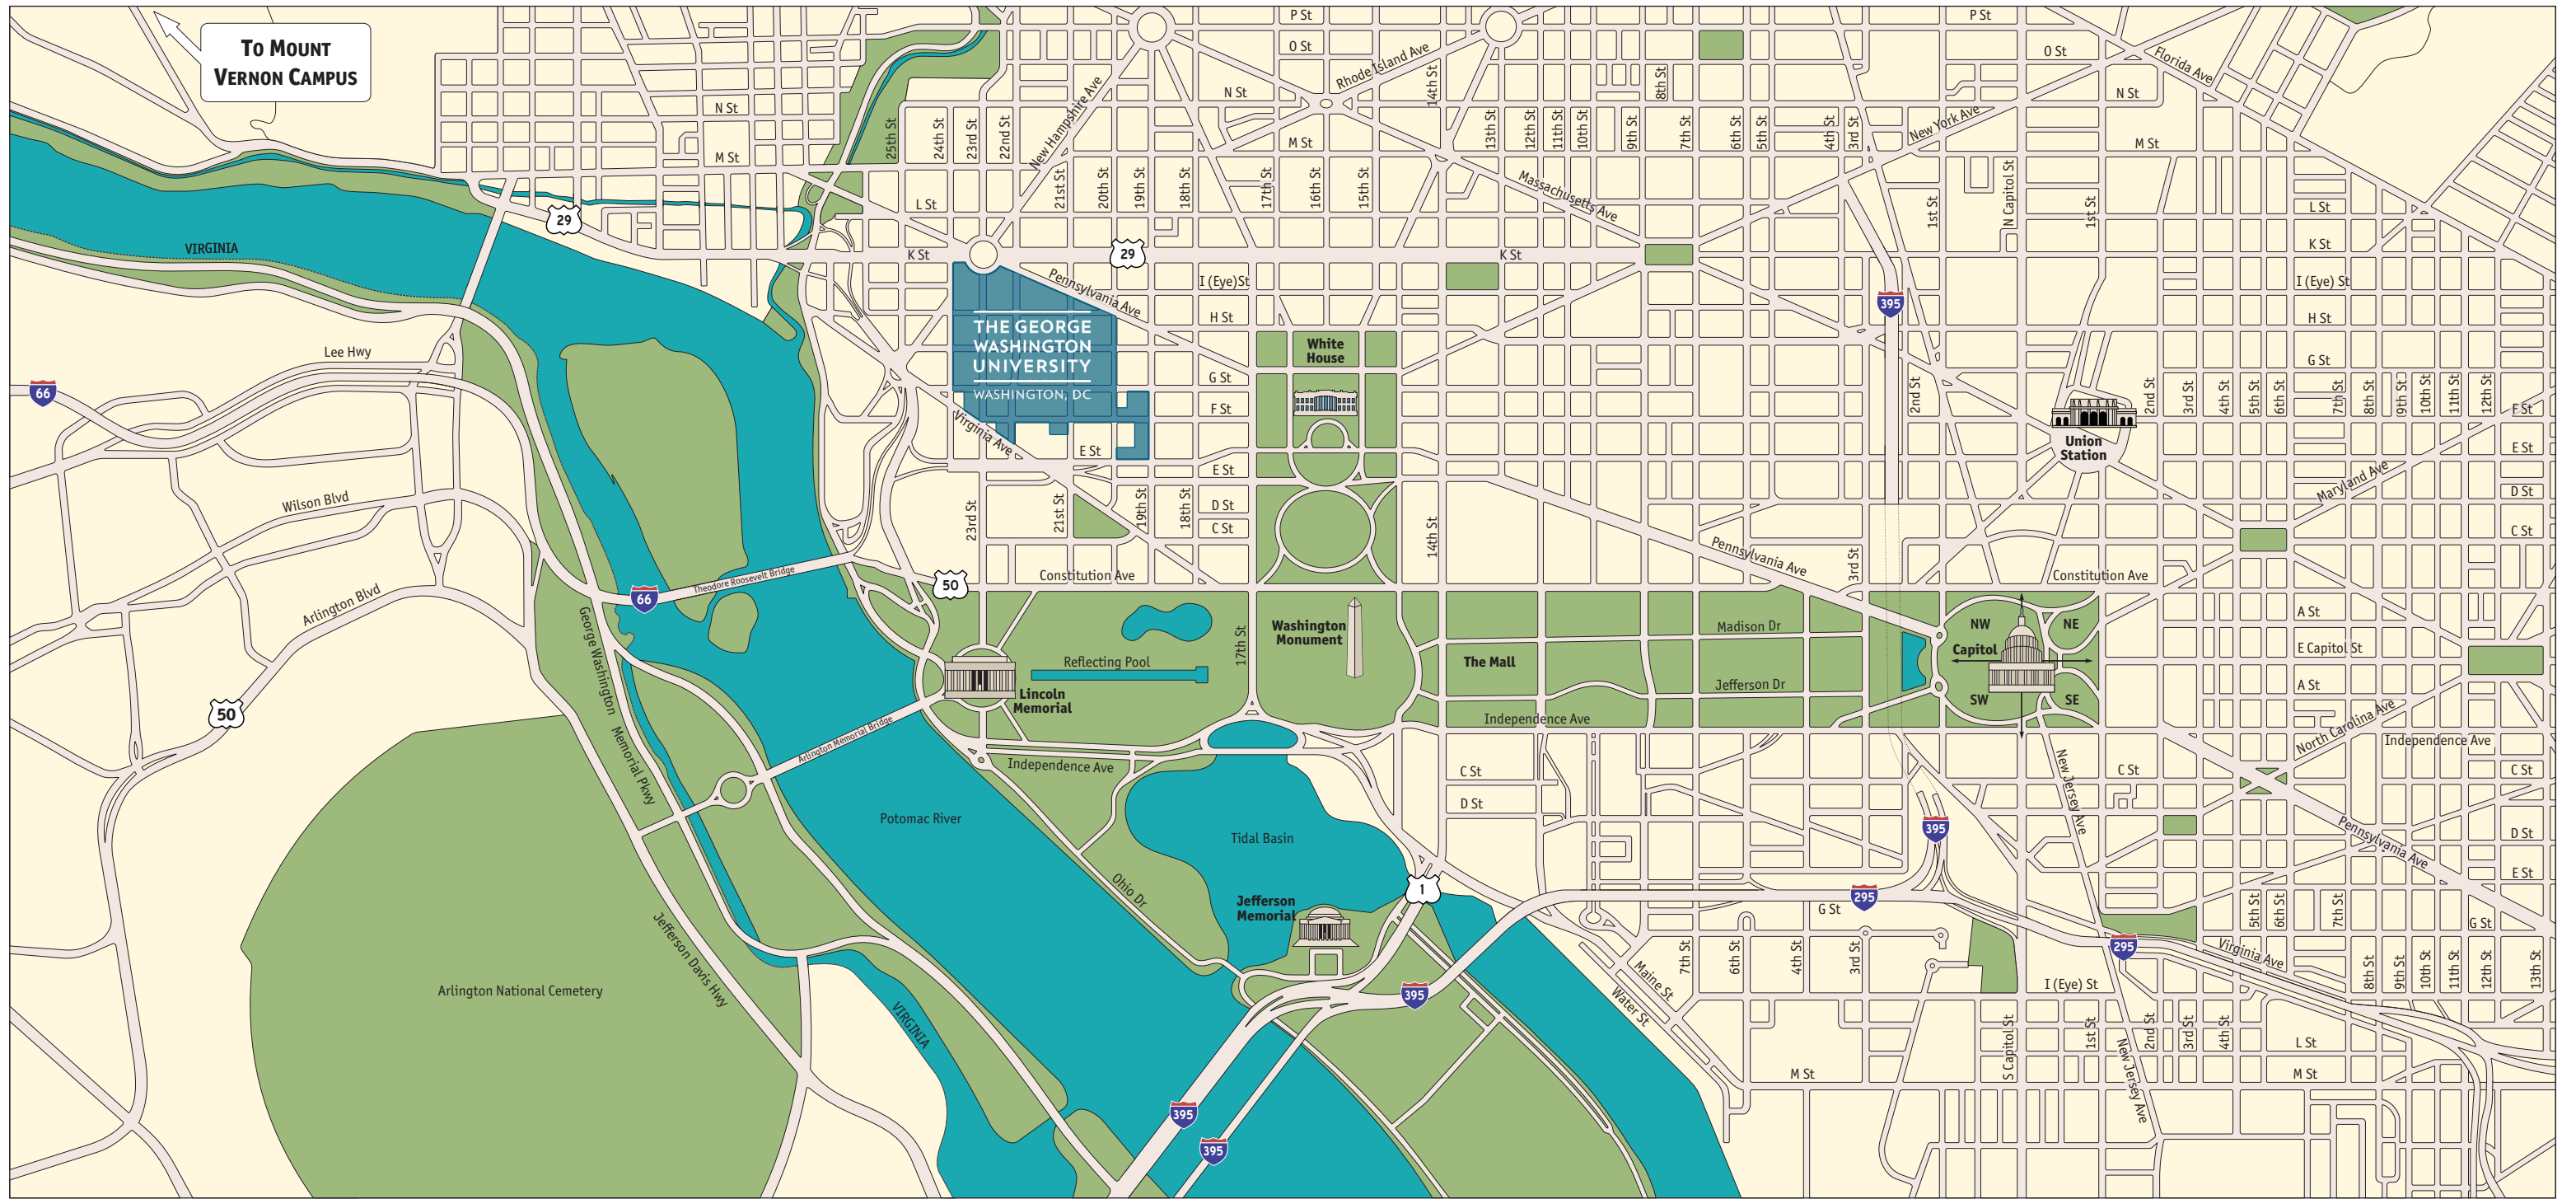

TO MOUNT
VERNON CAMPUS

THE GEORGE
WASHINGTON
UNIVERSITY
WASHINGTON, DC

White House

Lincoln Memorial

Jefferson Memorial

Capitol

Union Station

Washington Monument

The Mall

VIRGINIA

Potomac River

VIRGINIA

Lee Hwy

Wilson Blvd

Arlington Blvd

50

29

66

29

395

395

395

395

295

295

395

66

50

66

50

395

395

395

395

295

295

395

66

50

66

50

395

395

395

395

295

295

395

66

50

66

50

395

395

395

395

295

295

395

66

50

66

50

395

395

395

395

295

295

395

66

50

66

50

395

395

395

395

295

295

395

66

50

66

50

395

395

395

395

295

295

395

66

50

66

50

395

395

395

395

295

295

395

66

50

66

50

395

395

395

395

295

295

395

66

50

66

50

395

395

395

395

295

295

395

66

50

66

50

395

395

395

395

295

295

395

66

50

66

50

395

395

395

395

295

295

395

66

50

66

50

395

395

395

395

295

295

395

66

50

66

50

395

395

395

395

295

295

395

66

50

66

50

395

395

395

395

295

295

395

66

50

66

50

395

395

395

395

295

295

395

66

50

66

50

395

395

395

395

295

295

395

66

50

66

50

395

395

395

395

295

295

395

66

50

66

50

395

395

395

395

295

295

395

66

50

66

50

395

395

395

395

295

295

395

66

50

66

50

395

395

395

395

295

295

395

66

50

66

50

395

395

395

395

295

295

395

66

50

66

50

395

395

395

395

295

295

395

66

50

66

50

395

395

395

395

295

295

395

66

50

66

50

395

395

395

395

295

295

395

66

50

66

50

395

395

395

395

295

295

395

66

50

66

50

395

395

395

395

295

295

395

66

50

66

50

395

395

395

395

295

295

395

66

50

66

50

395

395

395

395