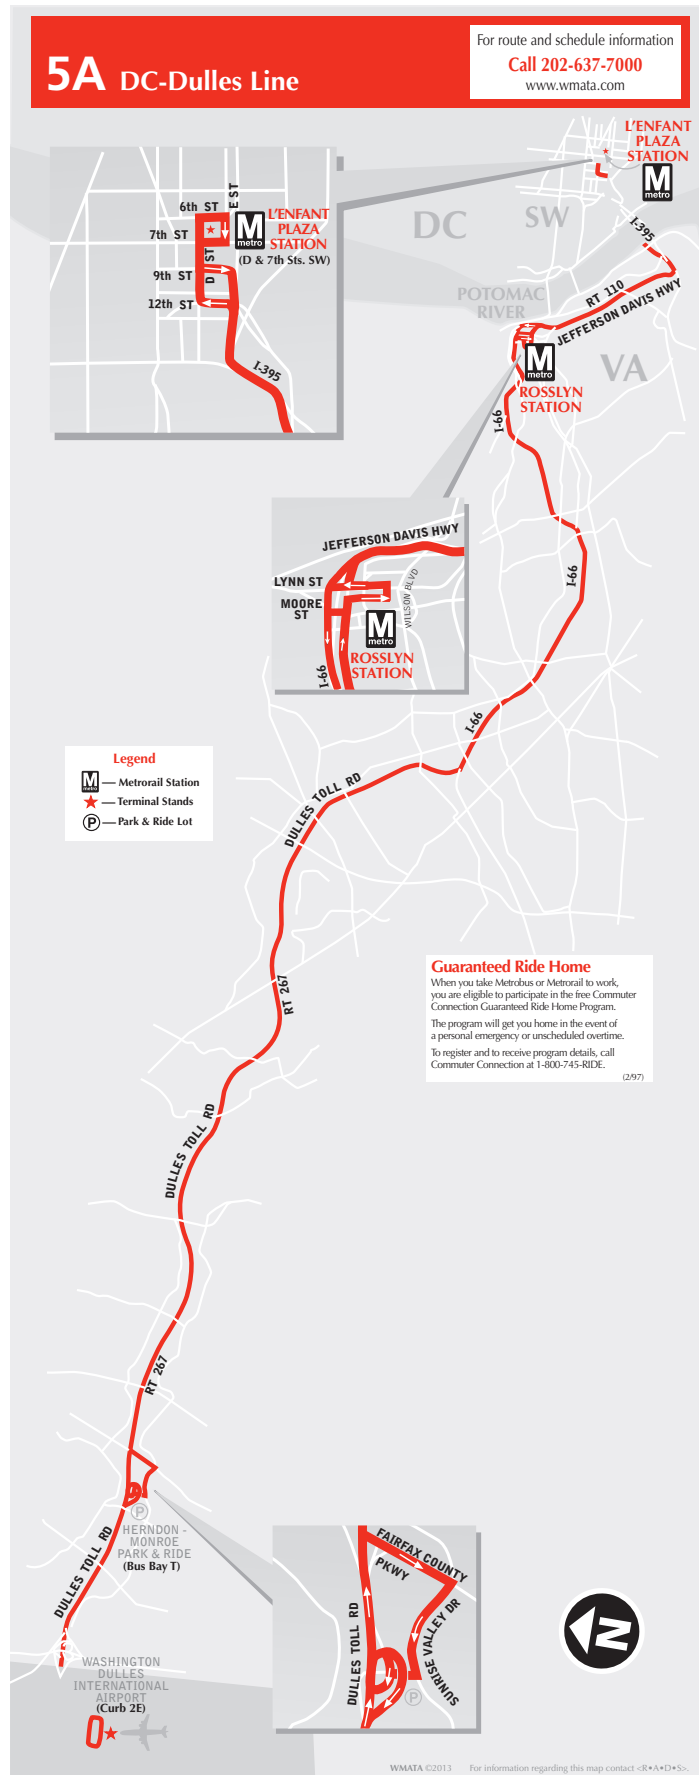

## D.C. - Dulles Line

Effective Sunday, August 23, 2020

A partir del domingo, 23 de agosto de 2020

#### ▶ Eastbound To L'Enfant Plaza station

**Monday thru Friday - De Lunes a viernes**  
**Saturday - Sábados**

Route Number	Dulles Airport (Curb 2E)	Herndon-Monroe Park & Ride Lot (Bus Bay T)	Rosslyn	D & 7th Sts. SW (L'ENFANT PLAZA)
<b>AM Service — Servicio matutino</b>				
5A	6:35	6:43	7:08	7:16
5A	7:35	7:43	8:08	8:16
5A	8:35	8:43	9:08	9:16
5A	9:35	9:43	10:08	10:16
5A	10:35	10:43	11:11	11:23
5A	11:35	11:43	12:11	12:23
<b>PM Service — Servicio vespertino</b>				
5A	12:35	12:43	1:11	1:23
5A	1:35	1:43	2:11	2:23
5A	2:35	2:43	3:11	3:23
5A	3:35	3:43	4:11	4:23
5A	4:35	4:43	5:11	5:23
5A	5:35	5:43	6:11	6:23
5A	6:35	6:42	7:09	7:18
5A	7:35	7:42	8:09	8:18
5A	8:35	8:42	9:09	9:18
5A	9:35	9:42	10:09	10:18
5A	10:35	10:42	11:09	11:18
5A	11:35	11:42	12:09	12:18

#### ▶ Westbound To Dulles Airport

**Sunday — En domingo**

Route Number	D & 7th Sts. SW (L'Enfant Plaza)	Rosslyn	Herndon-Monroe Park & Ride Lot (Bus Bay T)	DULLES AIRPORT (Curb 2E)
<b>AM Service — Servicio matutino</b>				
5A	5:30	5:45	6:11	6:20
5A	6:30	6:45	7:11	7:20
5A	7:30	7:45	8:11	8:20
5A	8:30	8:45	9:11	9:20
5A	9:30	9:45	10:11	10:20
5A	10:30	10:45	11:11	11:20
5A	11:30	11:45	12:11	12:20
<b>PM Service — Servicio vespertino</b>				
5A	12:30	12:45	1:11	1:20
5A	1:30	1:45	2:11	2:20
5A	2:30	2:46	3:16	3:26
5A	3:30	3:46	4:16	4:26
5A	4:30	4:46	5:16	5:26
5A	5:30	5:46	6:16	6:26
5A	6:30	6:45	7:12	7:22
5A	7:45	8:00	8:27	8:37
5A	9:00	9:15	9:42	9:52
5A	10:15	10:30	10:57	11:07