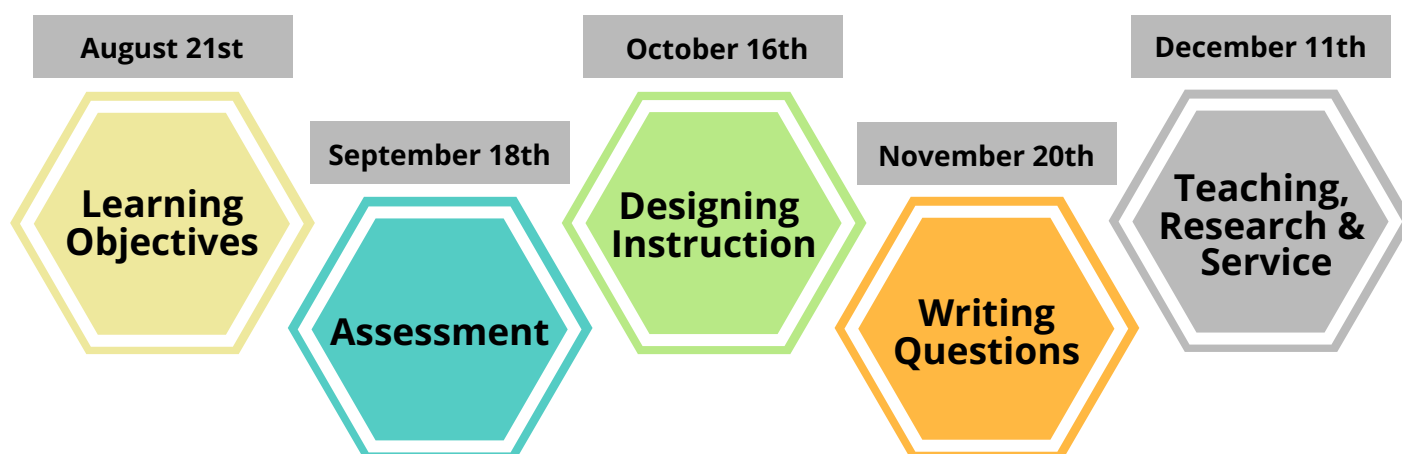

Center for Faculty Excellence Teaching Essentials Series

A series of one-hour workshops for scientists, clinicians, researchers, post-docs, and graduate students who want to learn more about key aspects of teaching & learning. Each session has an online component consisting of short videos and brief exercises to do on your own prior to the session. Participants then attend a 1-hour interactive virtual workshop session to apply concepts and get feedback from peers.

Session Topics

Sessions are held monthly from August 2023 - December 2023 as indicated above from 12:00 - 1:00 pm via Zoom.

Register

Scan the QR Code or [Click here](#)

For more information or questions about the seminar series please email the CFE (cfe@gwu.edu)